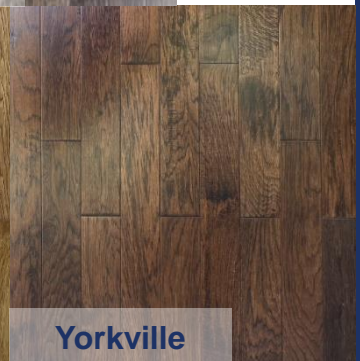

Finish: 9 Coats

Finish Type: Treffert Sapphire

Core: Multi-Ply

Edge Detail: Eased Bevel

Installation: Nail, Staple or Glue Down

Warranty: 15 Year Residential

A.R.C. Floors US

www.arcfloorsus.com

Joliet

Peerless

Yorkville

Geneva

Natural

Rockaway

Mokena

Natural