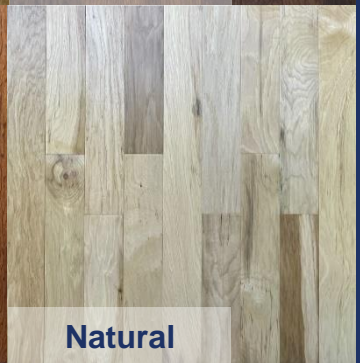

Finish: 9 Coats

Finish Type: Treffert Sapphire

Core: Multi-Ply

Edge Detail: Eased Bevel

Installation: Nail, Staple or Glue Down

Warranty: 15 Year Residential

A.R.C. Floors US

www.arcfloorsus.com

Joliet

Peerless

Yorkville

Geneva

Natural

Rockaway

Mokena

Natural