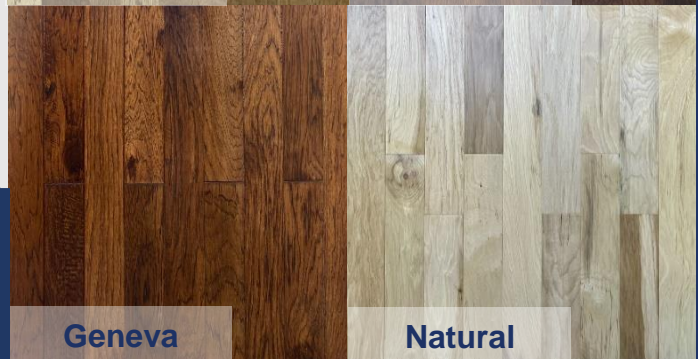

Finish: 9 Coats

Finish Type: Treffert Sapphire

Core: Multi-Ply

Edge Detail: Eased Bevel

Installation: Nail, Staple or Glue Down

Warranty: 15 Year Residential

A.R.C. Floors US

www.arcfloorsus.com

Joliet

Gulf Shores

Peerless

Yorkville

Geneva

Natural

Rockaway

Mokena