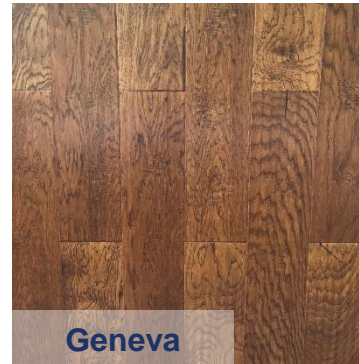

Brookline Hickory 6-1/2"

Species: Hickory

Thickness: 3/8"

Width: 6-1/2"

SF/Box: 32.81

Locking: Tongue and Groove

Length: Random

Face: Hand Scraped

Finish: 9 Coats

Finish Type: Treffert Sapphire

Core: Multi-Ply

Edge Detail: Eased Bevel

Installation: Nail, Staple or Glue Down

Warranty: 15 Year Residential

A.R.C. Floors US

www.arcfloorsus.com