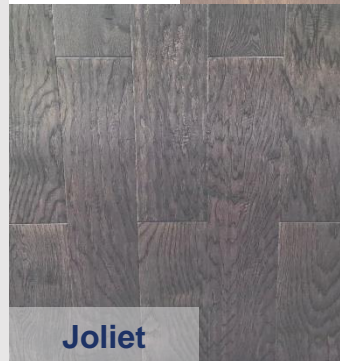

Brookline Hickory 6-1/2"

Species: Hickory

Thickness: 3/8"

Width: 6-1/2"

SF/Box: 32.81

Locking: Tongue and Groove

Length: Random

Face: Hand Scraped

Finish: 9 Coats

Finish Type: Treffert Sapphire

Core: Multi-Ply

Edge Detail: Eased Bevel

Installation: Nail, Staple or Glue Down

Warranty: 15 Year Residential

A.R.C. Floors US

www.arcfloorsus.com

Geneva