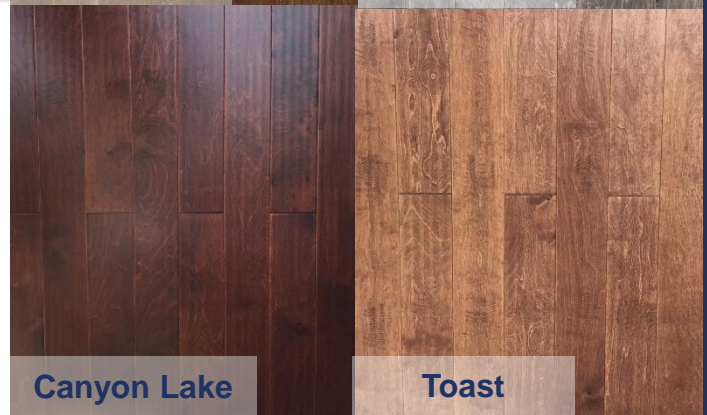

Urbana

Princeton

Canyon Lake

Toast