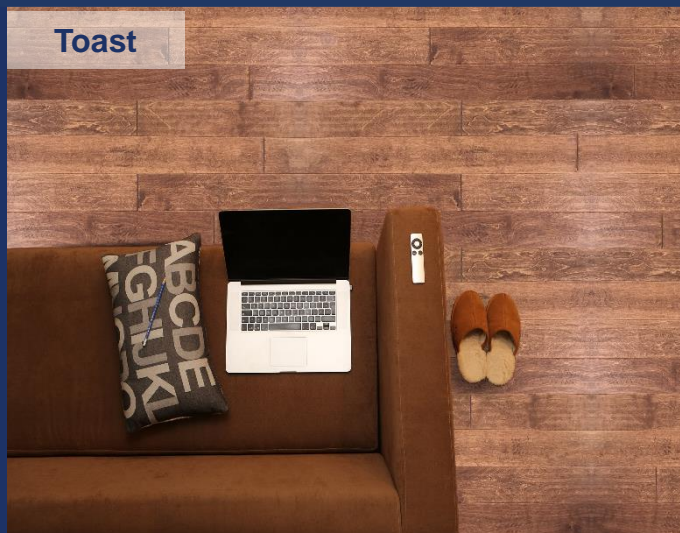

Canyon Lake

Toast