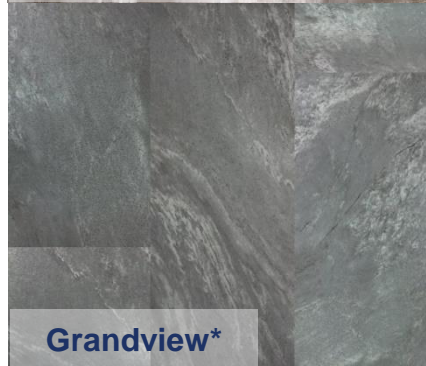

Cardinal III Tile Waterproof Vinyl

Thickness: 7.5mm

Width: 12" / 7-1/4"*

SF/Box: 27.99 / 32.62*

Locking: Valinge

Pad Attached: Yes

Length: 24" / 48"*

Wear Layer: 20 mil

Palm Beach

Saltwater*

Grandview*

Cardinal III Tile Waterproof Vinyl

Thickness: 8.5 mm , 5.2 mm*

Width: 12" , 6"

SF/Box: 17.44 , 19.70*

Locking: Valinge