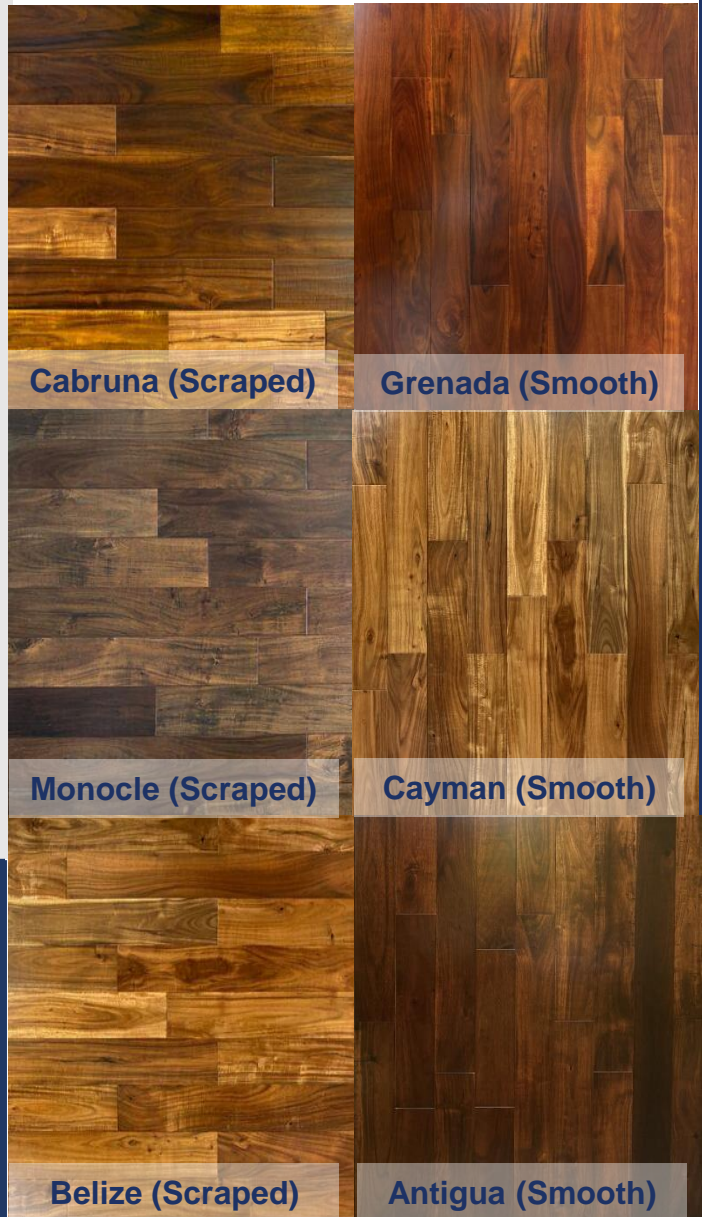

Caribbean Teak Acacia 5”

Species: Acacia

Thickness: 1/2”

Width: 5”

SF/Box: 32.56

Locking: Tongue and Groove

Length: Random

Face: Hand Scraped

Finish: 9 Coats

Finish Type: Treffert Sapphire

Core: Multi-Ply

Edge Detail: Eased Bevel

Installation: Nail, Staple or Glue Down

Warranty: 25 Year Residential

A.R.C. Floors US

www.arcfloorsus.com