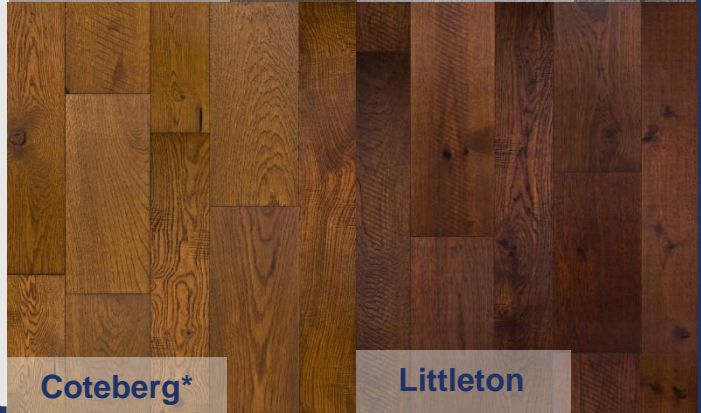

Pueblo*

Thornton