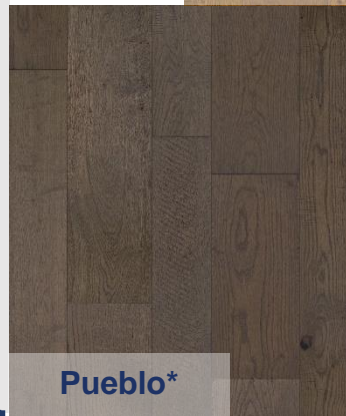

Castle Rock Oak and Hickory

Species: Oak* and Hickory

Thickness: 1/2"

Width: 5" & 7-1/2"

SF/Box: 28.66

Locking: Tongue and Groove

Length: Random

Face: Hand Scraped

Finish: 9 Coats

Finish Type: Aluminum Oxide

Core: Multi-Ply

Edge Detail: Eased Bevel

Installation: Nail, Staple or Glue Down

Warranty: 25 Year Residential

A.R.C. Floors US

www.arcfloorsus.com

Coteberg*