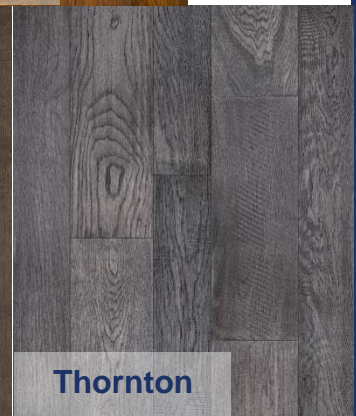

Castle Rock Oak and Hickory

Species: Oak* and Hickory

Thickness: 1/2"

Width: 5" & 7-1/2"

SF/Box: 28.66

Locking: Tongue and Groove

Length: Random

Face: Hand Scraped

Finish: 9 Coats

Finish Type: Aluminum Oxide

Core: Multi-Ply

Edge Detail: Eased Bevel

Installation: Nail, Staple or Glue Down

Warranty: 25 Year Residential

A.R.C. Floors US

www.arcfloorsus.com

Coteberg*