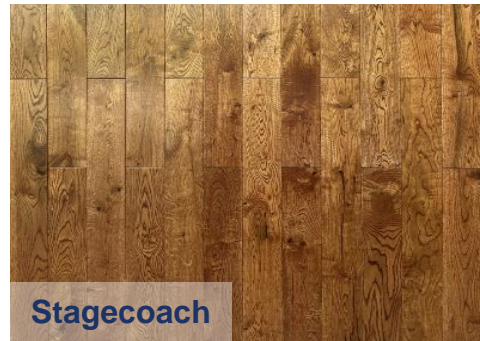

Finish Type: Treffert Sapphire

Core: Multi-Ply

Edge Detail: Eased Bevel

Installation: Nail, Staple or Glue Down

Warranty: 25 Year Residential

A.R.C. Floors US

www.arcfloorsus.com

Stagecoach