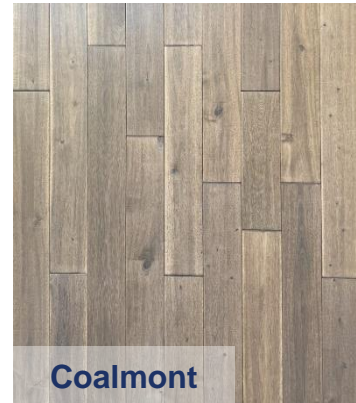

Seneca Acacia 5”

Species: Acacia

Thickness: 3/4”

Width: 5”

SF/Box: 23.25

Locking: Tongue and Groove

Length: Random

Face: Hand Scraped

Finish: 9 Coats

Finish Type: Treffert Sapphire

Core: Multi-Ply

Edge Detail: Eased Bevel

Installation: Nail, Staple or Glue Down

Warranty: 25 Year Residential

A.R.C. Floors US

www.arcfloorsus.com