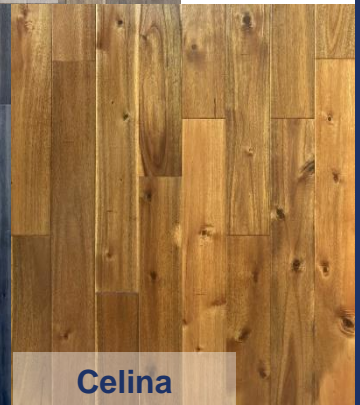

Seneca Acacia 5”

Species: Acacia

Thickness: 3/4”

Width: 5”

SF/Box: 23.25

Locking: Tongue and Groove

Length: Random

Face: Hand Scraped

Finish: 9 Coats

Finish Type: Treffert Sapphire

Core: Multi-Ply

Edge Detail: Eased Bevel

Installation: Nail, Staple or Glue Down

Warranty: 25 Year Residential

A.R.C. Floors US

www.arcfloorsus.com

Coalmont