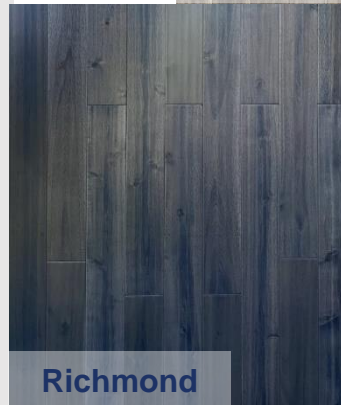

Seneca Acacia 5”

Species: Acacia

Thickness: 3/4”

Width: 5”

SF/Box: 23.25

Locking: Tongue and Groove

Length: Random

Face: Hand Scraped

Finish: 9 Coats

Finish Type: Treffert Sapphire

Core: Multi-Ply

Edge Detail: Eased Bevel

Installation: Nail, Staple or Glue Down

Warranty: 25 Year Residential

A.R.C. Floors US

www.arcfloorsus.com

Coalmont