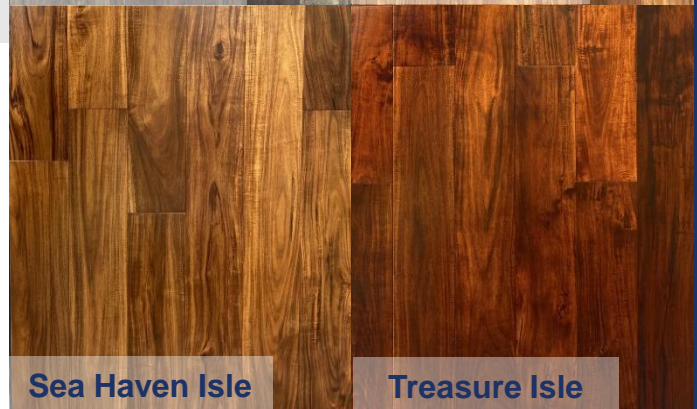

Macross Isle

Crescent Isle

Sea Haven Isle

Treasure Isle