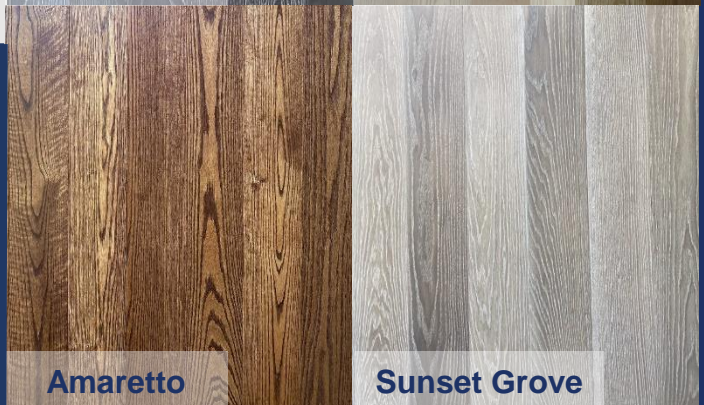

Finish: 9 Coats

Finish Type: Treffert Sapphire

Core: Multi-Ply

Edge Detail: Eased Bevel

Installation: Nail, Staple or Glue Down

Warranty: 25 Year Residential

A.R.C. Floors US

www.arcfloorsus.com